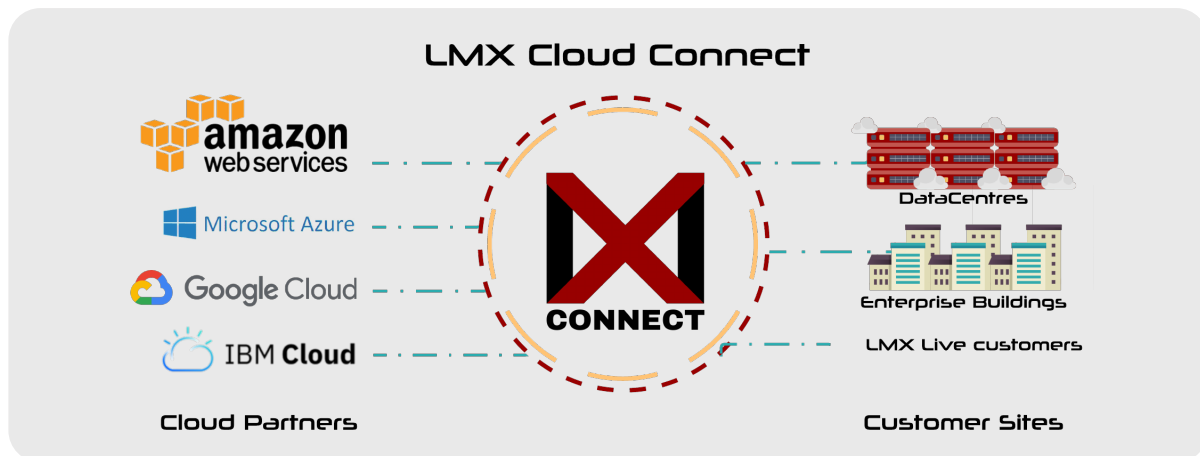

LMX CONNECT

A Media Quality Global Network

WHAT IS LMX CONNECT?

WE ARE MEDIA MOVING EXPERTS ®

Our network across the City of London LMX Connect is at the core of everything we do. Its Media Quality, optimised for the transit of broadcast Audio and Video, combined with our strategic alliances with Global providers, we can move your content wherever you need it.

On Net with global carriers such as Telstra, TATA and GTT and via our SDN (Software Defined Networking) connectivity, our customers can provision pop-up connectivity for event based usage, scale out to cloud services, and connect between data centres.

HOW DOES IT WORK?

Dark Fibre - At the core of our London network is a dark fibre core. It is protected using diverse fibre routes around our two main London PoPs. One PoP is located in the West End, 500 metres from Soho and the other at the heart of the financial district in the Square Mile.

A single Management Interface

Organise all of your connections from one place and bring your network together into an easy-to-use platform