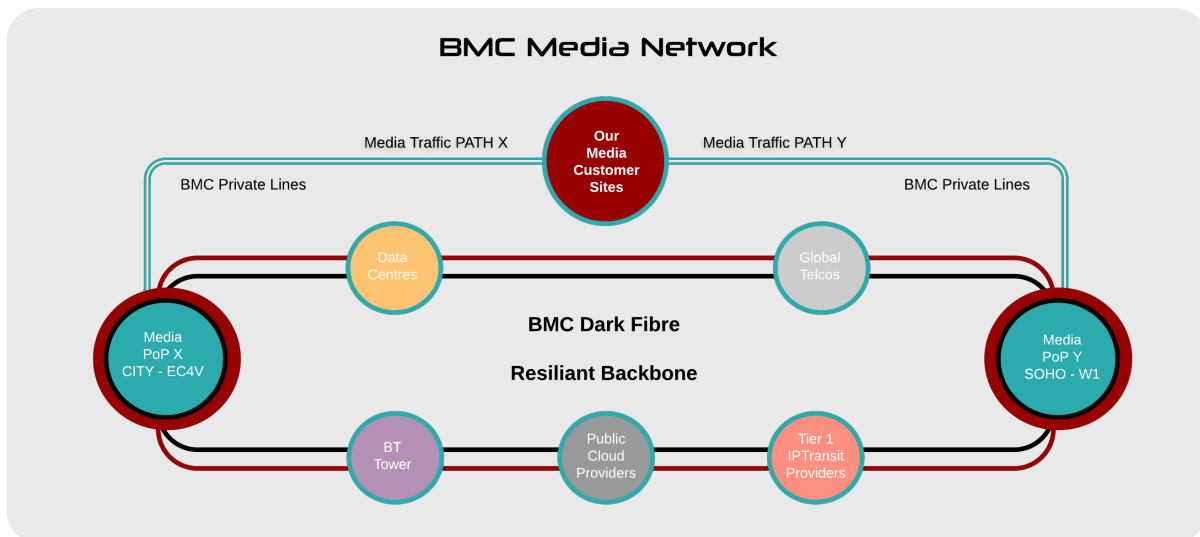

LMX LIVE

London Media eXchange

WHAT IS LMX LIVE?

WE ARE MEDIA MOVING EXPERTS ®

LMX stands for **L**ondon **M**edia **eX**change. "Live" for transporting live broadcast contribution video. Designed for media and broadcast. A network trusted to carry many thousands of hours of high profile media traffic including Strictly Come Dancing, Tour de France and Formula 1.

HOW DOES IT WORK?

Once you are OnNet with us you can eXchange content live or file based. We connect your building(s) via a BMC dedicated fibre to our nearest network node.

Using our online customer portal (click here for a booking demo), you can book to eXchange material with other studios, post production and broadcast partners. To reach those not directly OnNet, use our ad-hoc connectivity to other providers including; BT Tower, GlobalConnect and Globecast.

Our Resilient option provides a second, diversely routed connection giving you the full benefit of our dual PoP network for the highest availability.

Live: Send live content over our network to your chosen destination i.e another location on our network or BT Tower or one of our global partners, using our self-service web booking system.

LMX LIVE FEATURES

Standard Offering

Bi-directional (in and out) videos in any combination of the following:

- 4 HD video in and 4 out IP or SDI
- High Definition 1080i (1.5 Gbps)
- Bookable via customer online portal
- Secure layer 2 VPLS network 24/7 support